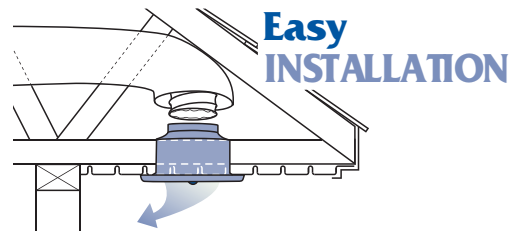

4" & 6" SOFFIT EXHAUST VENT

For Kitchen & Bathroom Fan Venting

- Low profile flush mount design
- Mounts under soffit
- Vents moisture & odors to the outside
- Easy to install

1 YEAR LIMITED WARRANTY

IMG SKU #	UNIT HEIGHT	UNIT LENGTH	UNIT WIDTH	MASTER QTY	MASTER SIZE	MASTER WEIGHT	UPC	SCC
VT0542	4.25"	8.5"	8.5"	7	16.5" x 8.5" x 15.5"	5.15 lbs	063467857587	10063467857584

KIT

4" DUCT CONNECTOR KIT

- Used to join 2 lengths of 4" duct together.

Package contains:

- (1) 4" galvanized connector
- (2) worm gear clamps

1 YEAR LIMITED WARRANTY

IMG SKU #	UNIT HEIGHT	UNIT LENGTH	UNIT WIDTH	MASTER QTY	MASTER SIZE	MASTER WEIGHT	UPC	SCC
VT0540	3"	4"	4.38"	9	12.25" x 5" x 10"	3.25 lbs	063467857563	10063467857560