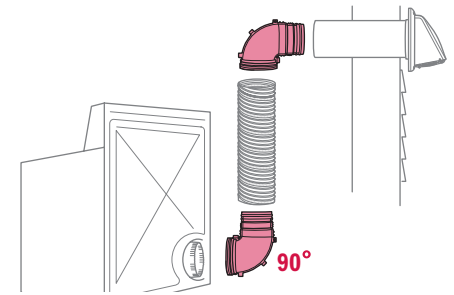

## 4" CONNECTOR ELBOW 90°

- Space saving quick connect multi-purpose elbow
- Reduces clearance between dryer and wall to 4"
- Connects flexible and semi-rigid duct to dryer or vent hood
- No clamps required

1 YEAR LIMITED WARRANTY

IMG SKU #	UNIT HEIGHT	UNIT LENGTH	UNIT WIDTH	MASTER QTY	MASTER SIZE	MASTER WEIGHT	UPC	SCC
VT0544	8.13"	4.75"	6.5"	9	16.5" x 8.5" x 15.5"	5.15 lbs	063467857600	10063467857607

## 4" x 8' HOOK-UP KIT

- (1) 4" x 8' length of semi-rigid aluminum duct
- (2) 4" worm gear clamps

1 YEAR LIMITED WARRANTY

**Easy  
INSTALLATION**

IMG SKU #	UNIT HEIGHT	UNIT LENGTH	UNIT WIDTH	MASTER QTY	MASTER SIZE	MASTER WEIGHT	UPC	SCC
VT0549	4.75"	16"	4.38"	9	25.3 x 13" x 15.5"	8.85 lbs	063467857655	10063467857652