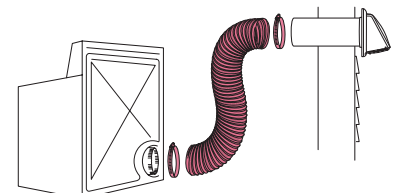

## 4" CONNECTOR ELBOW 90°

- Space saving quick connect multi-purpose elbow
- Reduces clearance between dryer and wall to 4"
- Connects flexible and semi-rigid duct to dryer or vent hood
- No clamps required

## 4" x 8' HOOK-UP KIT

### Semi-rigid Aluminum Duct with Clamps

For Electric & Gas Clothes Dryers

- Features UL Listed & Labeled Clothes Dryer Transition Duct
- For convenient dryer duct replacement
- Extends to 8' in length

**This package contains:**

- (1) 4" x 8' length of semi-rigid aluminum duct
- (2) 4" worm gear clamps

1 YEAR LIMITED WARRANTY

**Easy  
INSTALLATION**

IMG SKU #	UNIT HEIGHT	UNIT LENGTH	UNIT WIDTH	MASTER QTY	MASTER SIZE	MASTER WEIGHT	UPC	SCC
VT0549	4.75"	16"	4.38"	9	25.3 x 13" x 15.5"	8.85 lbs	063467857655	10063467857652